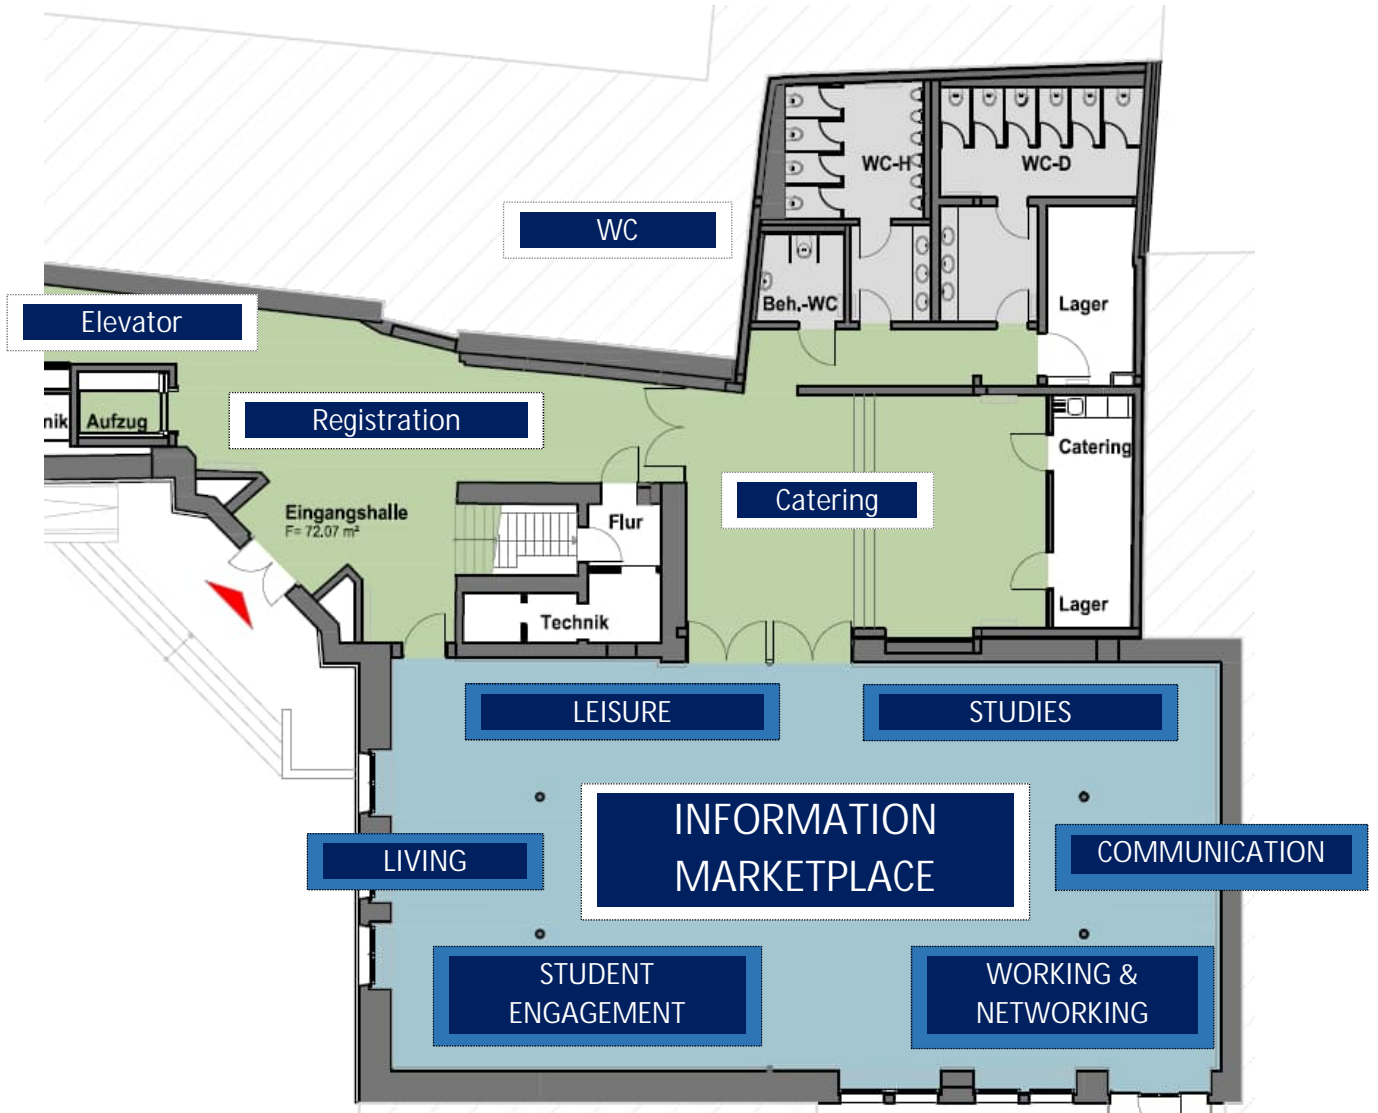

Site Map First Floor

Please note:

The Welcome Ceremony will take place from 1:00-2:00 p.m. in the Adam-von-Trott Hall on the upper level.

Tagungshaus Alte Mensa
am Wilhelmsplatz 3
37073 Göttingen
[Google Link](#)